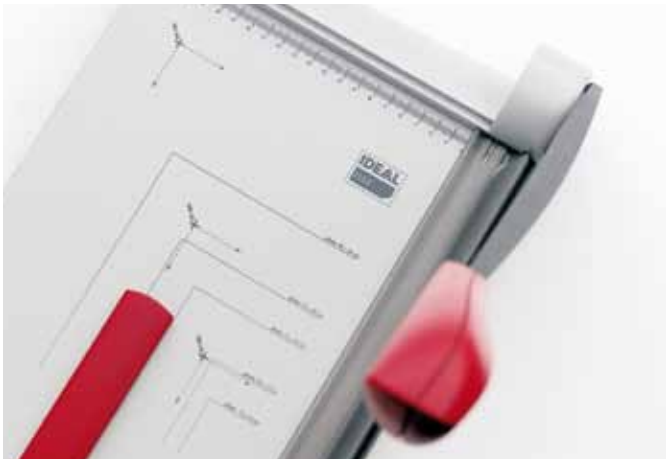

# IDEAL 1133

Attractively designed trimmer for A4 – perfect for trimming digital photos

Laser-cut and non-stick coated universal blade and counter blade made from a high-quality special steel. Transparent clamp bar with finger guard and cutting line indicator for exact alignment of the material to be cut. Two side lays (front and rear) with measuring scales in cm/mm. Backgauge (can be placed either on front or on rear side lays). Format indications from A4 to A6 and common photo sizes printed on the table. Attractive, functional design. Cutting length: 340 mm, Dimensions (H x W x D): 85 x 290 x 570 mm, Weight: 2.5 kg.

## TECHNICAL DATA

Cutting length	340 mm
Cutting capacity	15 sheets*
Table size, W x D	250 x 340 mm
Format indications	A4 – A6 + photo sizes

\* paper 70 g/m<sup>2</sup>

## Features

**FORMAT INDICATIONS** For efficient and easy cutting: standard paper formats and common photo sizes are printed on the table.

**ERGONOMIC HANDLE** The ergonomically designed handle has been developed for ease of operation and safe cutting.

**CUTTING LINE INDICATION** The cutting line indicator, which is integrated into the clamp bar, allows precise aligning of the paper to be cut.