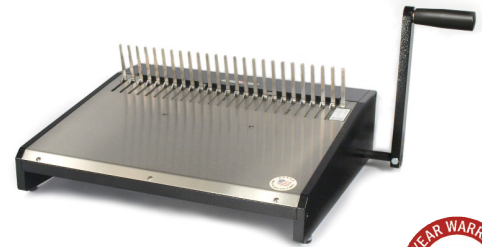

HD4470 A4 Modular Comb Closer

Comb Closers

Onyx HD4470 Comb Binding Machine - Comb Opening Module

The HD4470 comb opener will open comb elements from 1/4 inch to 2 inch. The HD4470 can open up to 21 element combs for documents up to 14 inches long. The HD4470 will mount on any vertical Rhin-O-Tuff OD or HD punch (optional mounting kit available).

 More than **98%** recyclable

Features and Benefits

- **Capacity:** Will bind up to 2 inches (51 mm) thick and 14 inches (356 mm) Wide.
- **Adjustable control:** The opener has an adjustable ring opener control for repeatable comb opening positions.
- **3 Year Warranty.**

Technical Specification

Dimensions	305mm (H) x 483mm (W) x 356mm (D)
Weight	7.3 Kg Shipping 9.87 Kg
Power Requirements	-
Safety Approvals	CE
Operation	-